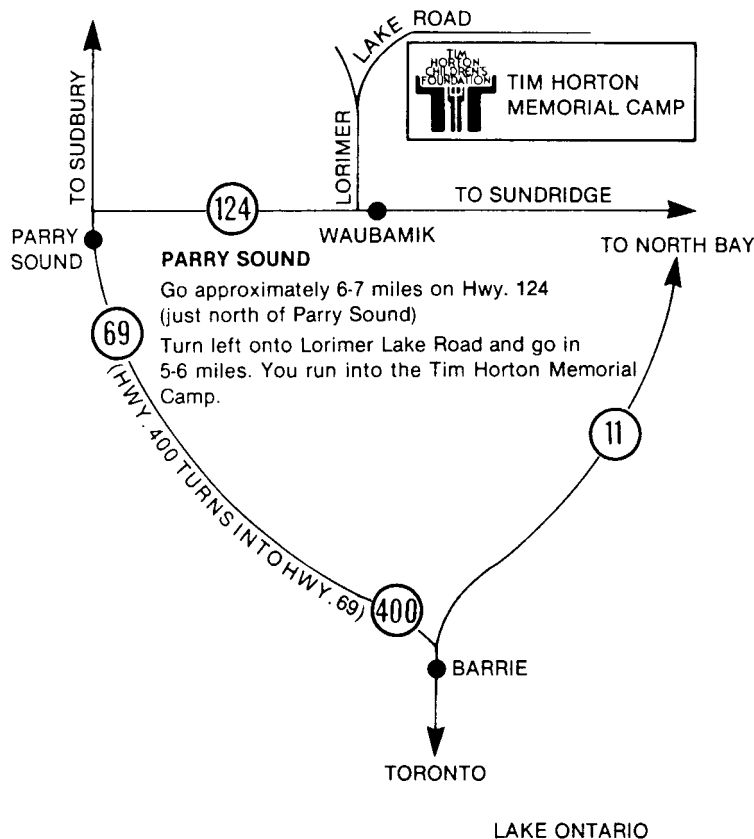

**Directions to the Memorial Camp
RR #1, Lorimer Lake
Parry Sound, Ontario
Tel: (705) 389-2773**

- Take Highway 400 North from Toronto
- Around Barrie, follow Highway 69 North to Parry Sound
- Just past Parry Sound turn off, turn right onto Highway 124
- Look for the Lorimer Lake road sign, and turn left
- At the forks, keep right and follow this road right to camp

**TIM HORTON MEMORIAL CAMP
PARRY SOUND, ONTARIO
(705) 389-2773**